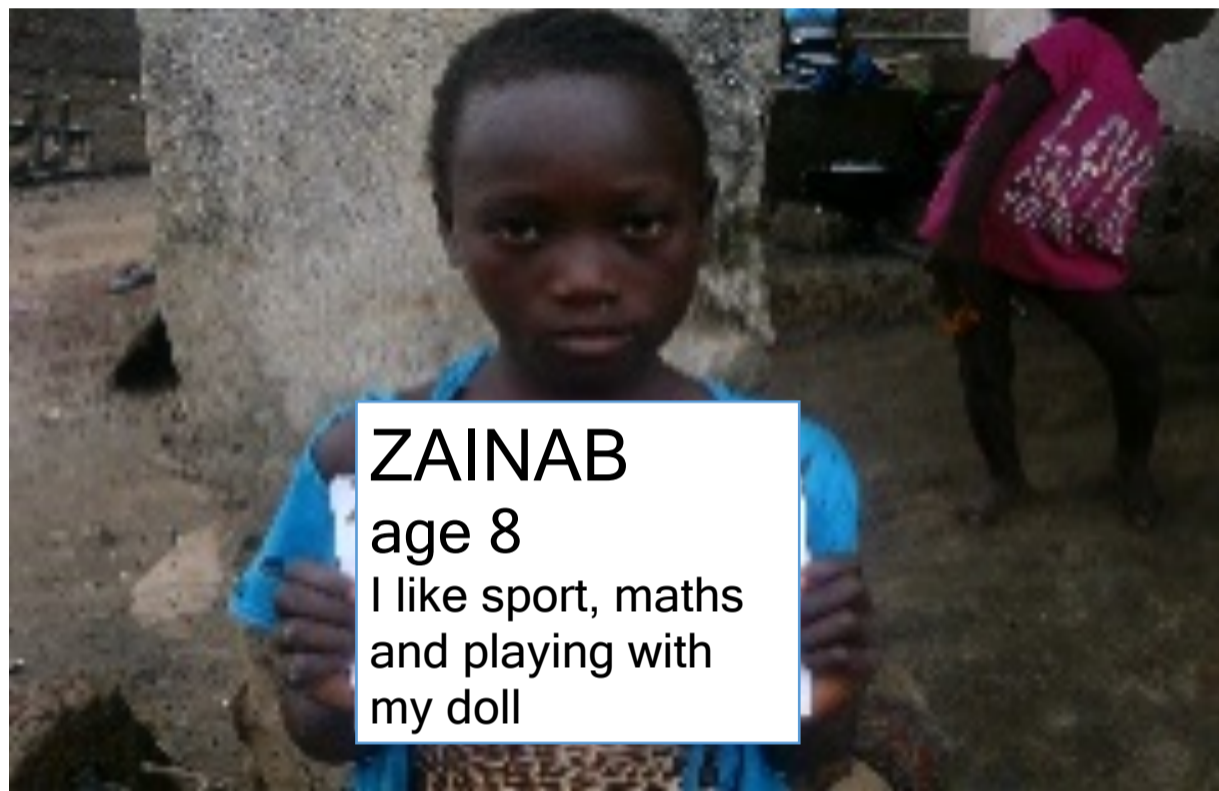

Swanmore Primary School is sponsoring these children, which means we provide money to cover any costs they have to enable them to go to school. We raise the money to support these 14 children through our year group Enterprise Schemes and any additional money raised by school is given to the St George Foundation to support their daily work at the centre. (2014)

## The 14 children we sponsor

**YUSIF**  
age 10  
I like maths and  
playing football

**ZAINAB**  
age 8  
I like sport, maths  
and playing with  
my doll

**ABUBAKKAR**  
age 8  
I like maths &  
playing football